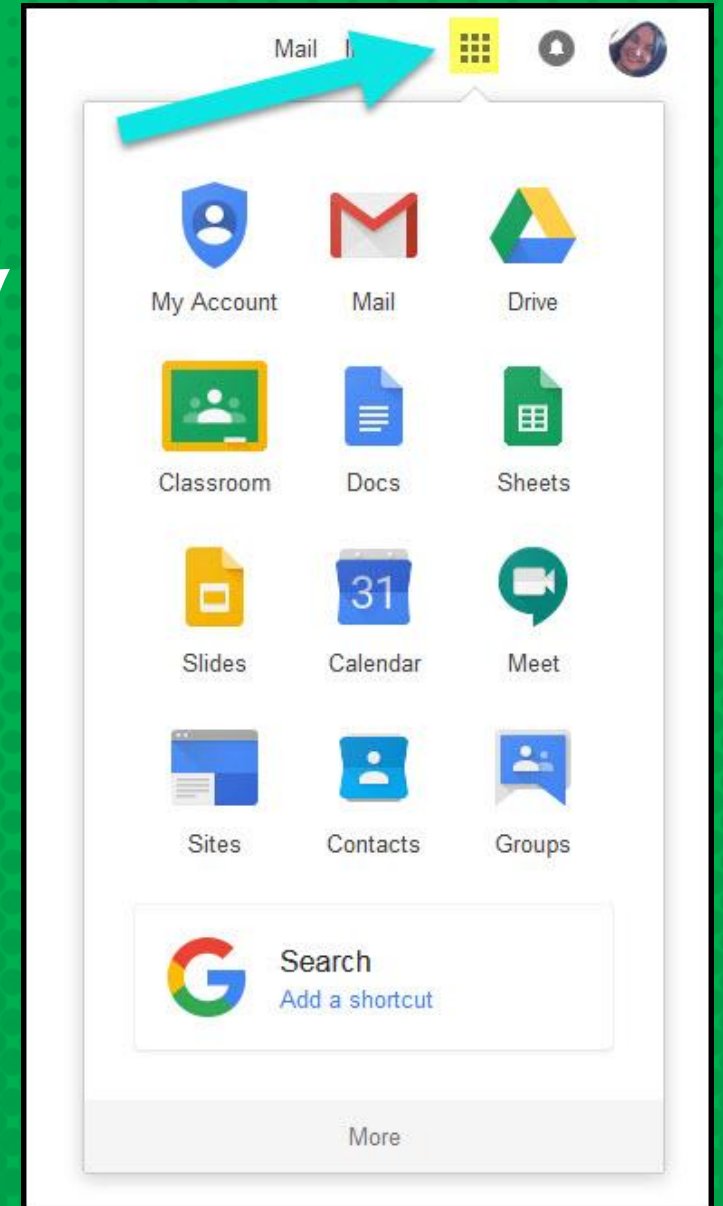

Type in your child's
Google Email address
& click "next."

Getting Started

A screenshot of a Google login page. At the top left is the Google logo. Below it, the text "Hi Tanya" is displayed, followed by a small profile icon and the email address "bratton@opsb.info". Underneath is a text input field with the placeholder "Enter your password". To the left of the input field is a link that says "Forgot password?". To the right of the input field is a blue button labeled "NEXT". A red arrow points from a red-bordered box containing the text "Click on Next" to the "NEXT" button.

5

Type in your
PASSWORD
& click "next."

NOW YOU'LL SEE
that you are signed in to
your Google Apps for
Education account!

GOOGLE SUITE

Click on the 9 squares (Waffle/Rubik's Cube) icon in the top right hand corner to see the Google Suite of Products!