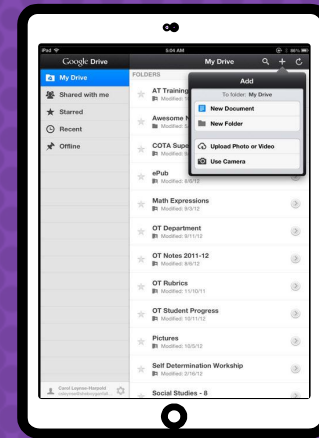

Navigating Classroom

4

Assignment
details

The screenshot displays the Classroom interface with the following elements and callouts:

- 1** Classwork Tab
- 2** View your work
- 3** Google Calendar and Class Drive folder
- 4** People
- 5** All topics
- 6** Benchmark Tests
- 7** Assignment Title: For the Week of September 2 - 6
- 8** Assignment Due Date: Due Today
- 9** Assignment Status: Assigned
- 10** Attached files/links: Day 1 - Multistep Equatio... PDF, Day 2 - Variables on Both... PDF, Day 3 - Infinite & No Solu... PDF, Day 4 - Algebraic Propor... PDF
- 11** Click to view assignment

1	Classwork Tab	5	Topics available	9	Assignment Status
2	See your Grades	6	Topic Headings	10	Attached files/links
3	See Due Dates	7	Assignment Title	11	Click to view assignment
4	View your files	8	Assignment Due Date		

ACCESS

ANYWHERE

ANDROID

IPHONE

TABLET

DESKTOP

GOOGLE APPS

allow you to edit Google assignments from any device that is connected to the internet!