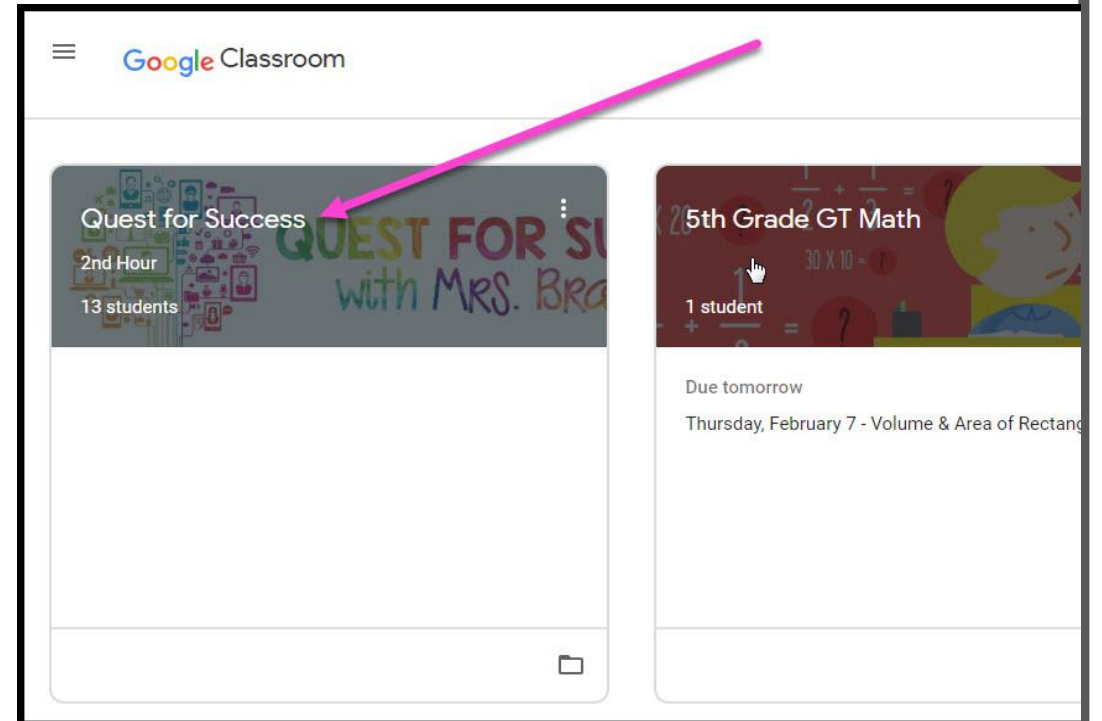

Navigating Classroom

1

Click on the waffle button and then the [Google Classroom](#) icon.

Navigating Classroom

2

Click on the class you wish to view.

Navigating Classroom

 = High Interest for Parents

3

Page tools
(Left side)

The screenshot shows a Classroom page for '3rd hour Science'. The interface includes a top navigation bar with a menu icon (1), the current class name (2), and tabs for Stream (3), Classwork (4), and People (5). On the right side of the top bar are a Waffle Button (6) and a user profile icon (7). The main content area features a header for the class (2) with a background image of tools, an 'Upcoming' section (8) with a 'View all' link, a sharing box, and a section for class updates (9) with a 'See when new assignments are posted' option. A legend at the bottom explains the numbered callouts.