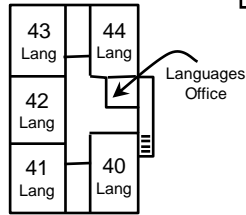

First Floor – Located above Reception

Cycle Storage

IMBERHORNE SCHOOL

Windmill Lane Site

(Our Imberhorne Lane site is shown on a separate map)

Key:

- ♂ – Male Student Toilets
- ♀ – Female Student Toilets
- M – Male Staff Toilets
- F – Female Staff Toilets
- * – Overflow Car Parking