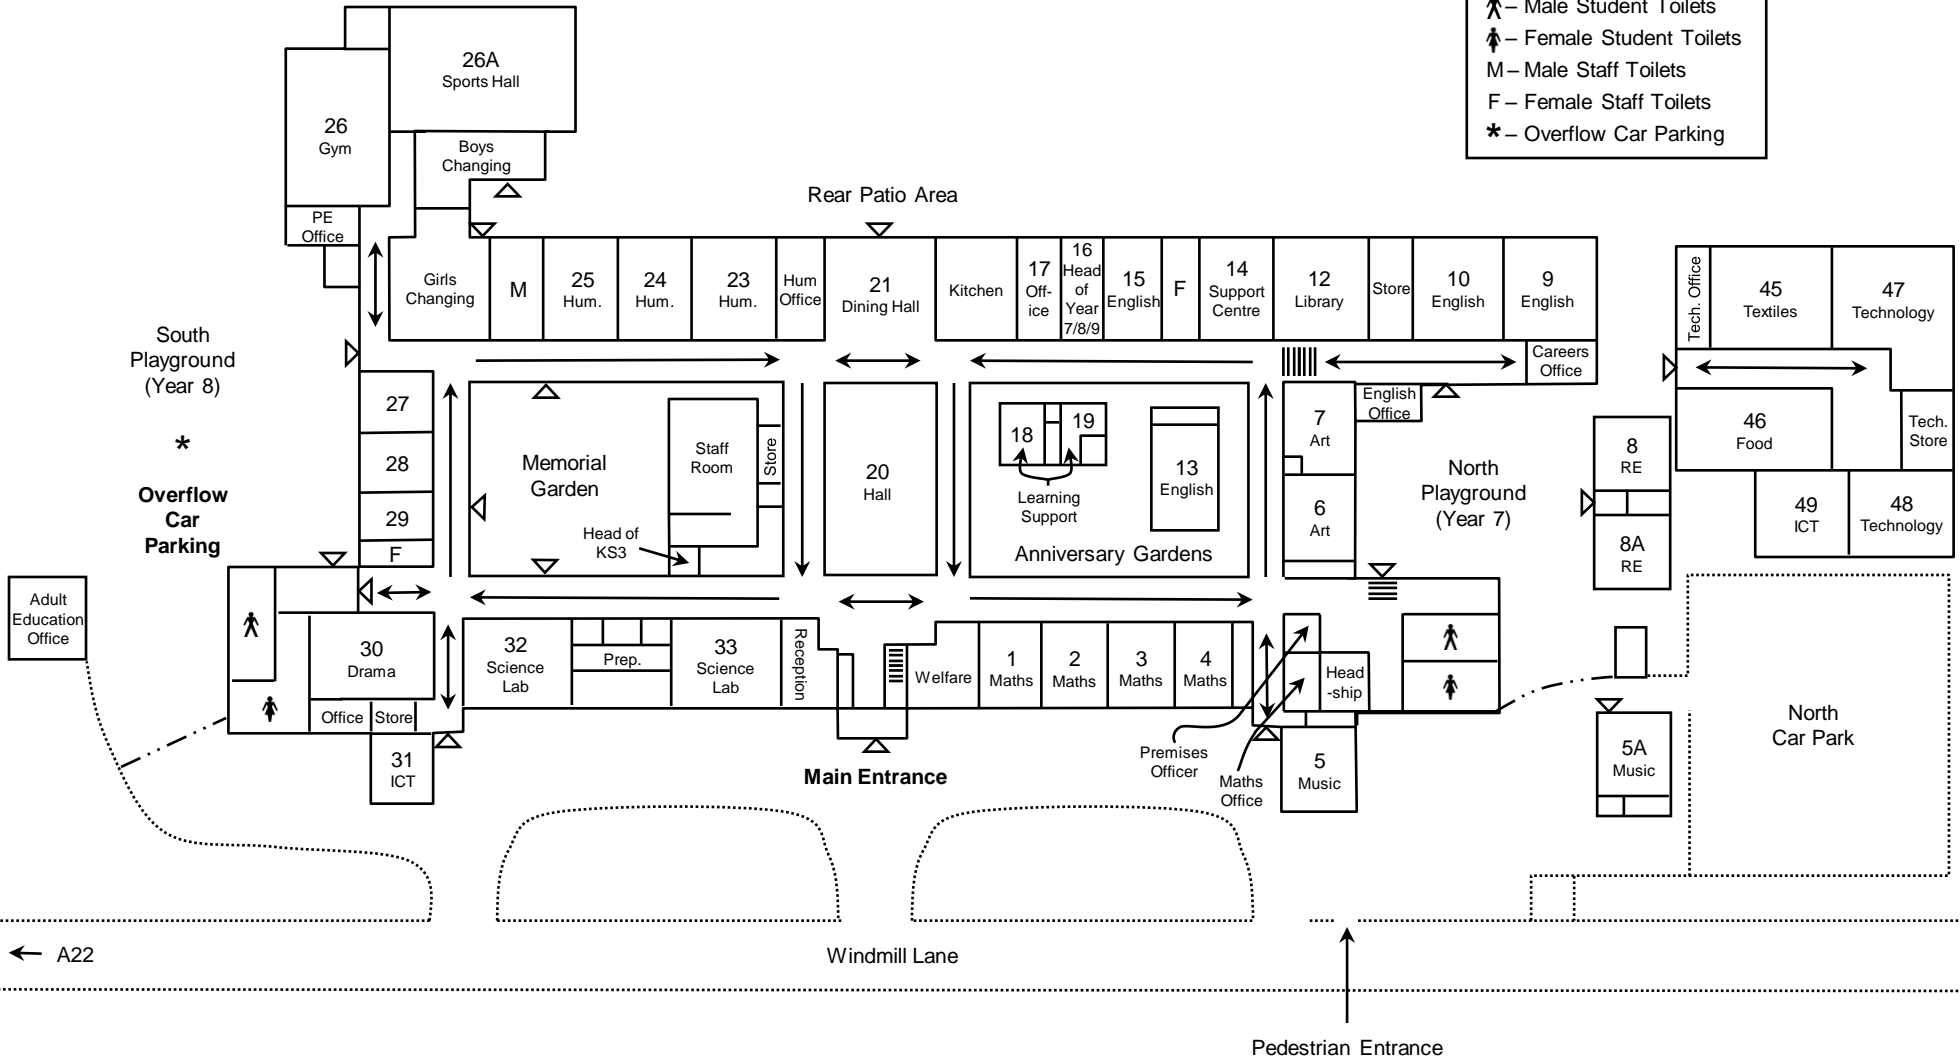

First Floor – Located above Reception

Cycle Storage

IMBERHORNE SCHOOL

Windmill Lane Site

(Our Imberhorne Lane site is shown on a separate map)

Key:

- ♂ – Male Student Toilets
- ♀ – Female Student Toilets
- M – Male Staff Toilets
- F – Female Staff Toilets
- * – Overflow Car Parking

← A22

Windmill Lane

↑ Pedestrian Entrance