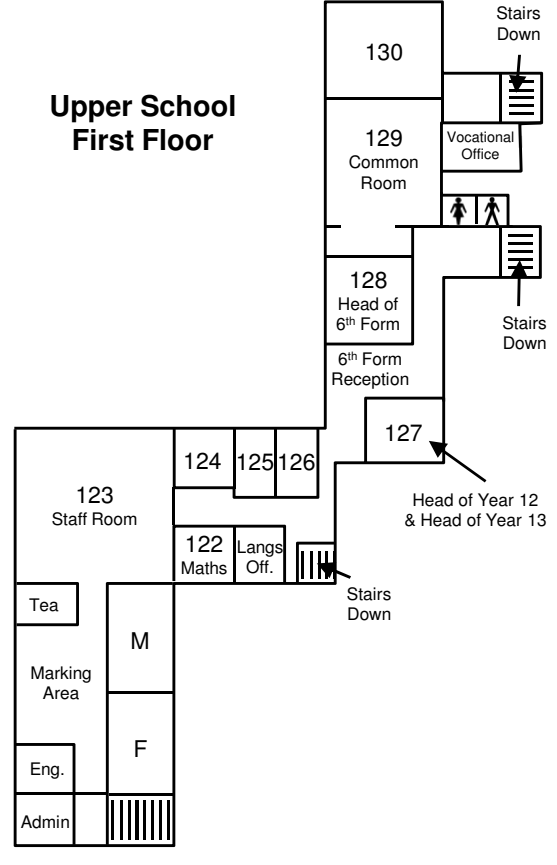

IMBERHORNE SCHOOL

Imberhorne Lane Site

(Our Windmill Lane site is shown on a separate map)

Upper School Ground Floor

Upper School First Floor

Key:

- ♂ – Male Student Toilets
- ♀ – Female Student Toilets
- M – Male Staff Toilets
- F – Female Staff Toilets
- d – Disabled Toilet

Middle School Ground Floor